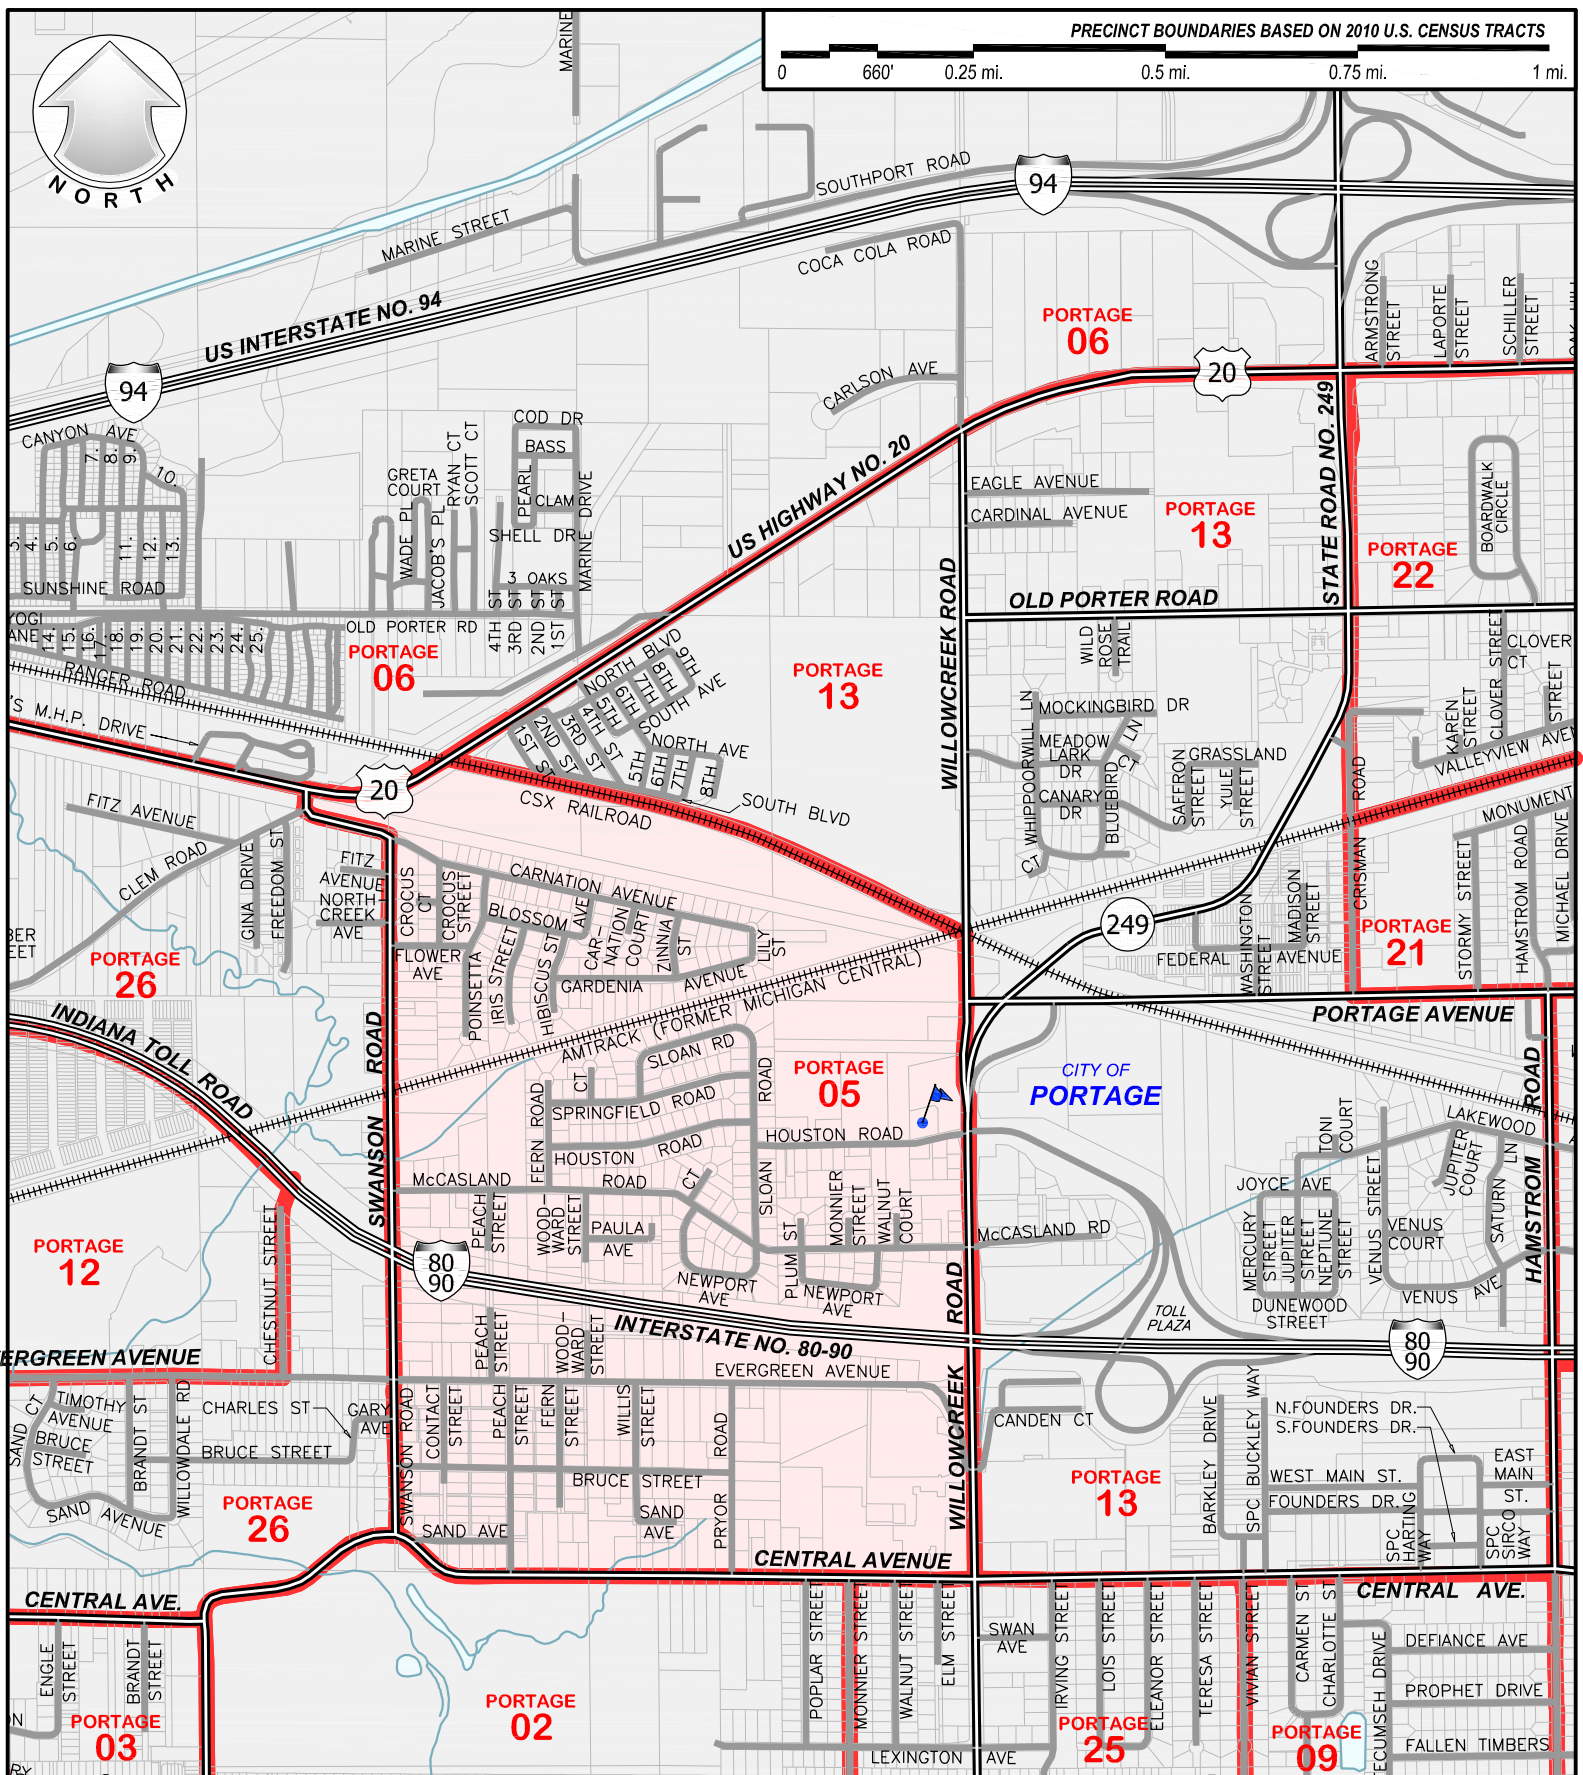

PRECINCT BOUNDARIES BASED ON 2010 U.S. CENSUS TRACTS

0 660' 0.25 mi. 0.5 mi. 0.75 mi. 1 mi.

**PORTER COUNTY SURVEYOR'S OFFICE**  
 KEVIN D. BREITZKE, P.E., L.S. - COUNTY SURVEYOR

155 INDIANA AVENUE SUITE 303  
 VALPARAISO, INDIANA 46383

PHONE (219) 465-3560 FAX (219) 465-3811

**PORTAGE TOWNSHIP PRECINCT NO. 05**

Poll location: Cross Roads Family Church  
 2386 Willowcreek Road

Date: 01-01-2012  
 Scale: 1:1320'  
 Quarter Section No. N/A

Precinct lines (red) are based on 2010 US Census Data provided by the Indiana Election Division and county election officials.